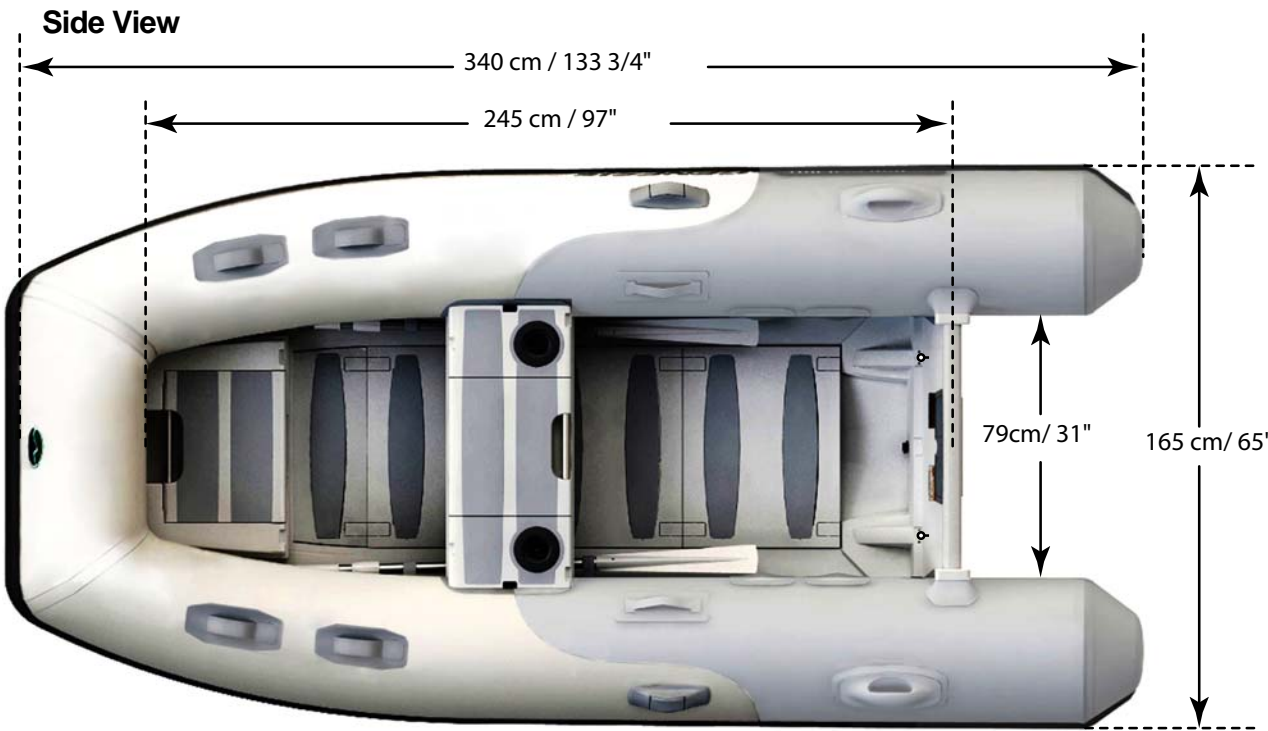

# Genesis 340 Deluxe

Genesis 340 Deluxe Hypalon - 5000060004  
 Genesis 340 Deluxe PVC - 5000050004

# Specifications & Capacities

**Rear View**

**Front View**

**Top View**

Specifications	
<b>DIMENSIONS</b>	
LENGTH	340 cm / 122"
BEAM	165 cm / 65"
DEPTH	50 cm / 20"
<b>WEIGHTS</b>	
WEIGHT (BOAT ONLY)	62 Kg / 137 Lb
EST. WEIGHT (BOAT W. 25HP MOTOR)	135 Kg / 297 Lb
<b>MAXIMUM CAPACITIES</b>	
5 PERSONS OR 825 LBS.	
1408 LBS PERSON, MOTOR, GEAR.	
25 H.P. MAX MOTOR CAPAC.	