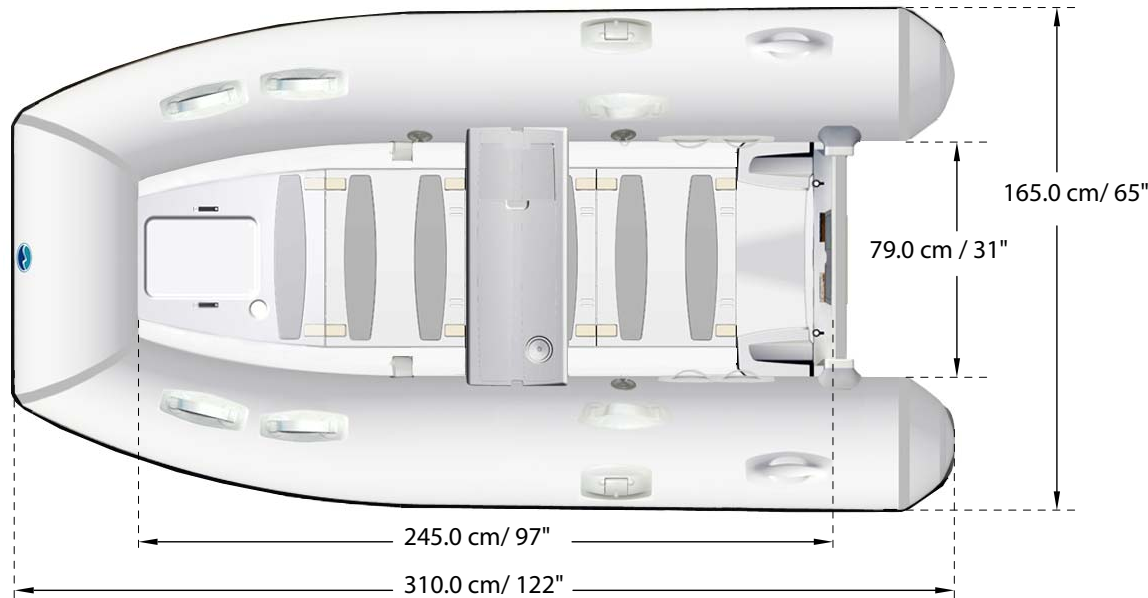

Genesis 310 Light

Genesis 310 light Hypalon - 5000060002
 Genesis 310 light PVC - 5000050002

Specifications & Capacities

Side View

Rear View

Top View

Specifications

| DIMENSIONS | |
|-------------------------------------|------------------|
| Length | 310.0 cm / 122" |
| Beam | 165.0 cm / 65" |
| Depth | 55.0 cm / 22" |
| WEIGHTS | |
| Weight (Boat Only) | 61 Kg / 135 Lbs |
| Est. Weight (Boat W/ 15 H.P. Motor) | 111 Kg / 135 Lbs |
| MAXIMUM CAPACITIES | |
| 4 Persons Or 660 Lbs | |
| 1364 Lbs Person, Motor, Gear | |
| 15 H.P. Max Motor Capacity | |