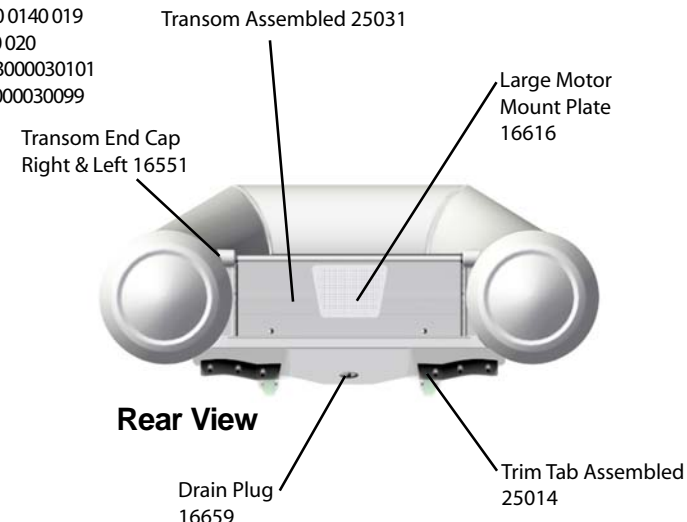

Genesis 310 Light

Genesis 310 light Hypalon - 5000060002

Genesis 310 light PVC - 5000050002

Components & Parts

NOT SHOWN:

- Repair Kit For PVC - 975005
- Repair Kit For Hypalon - 975008
- Tray For Deluxe Seat - 16589
- Metal Oars Pair - 99250
- Air Pump - 1000330006