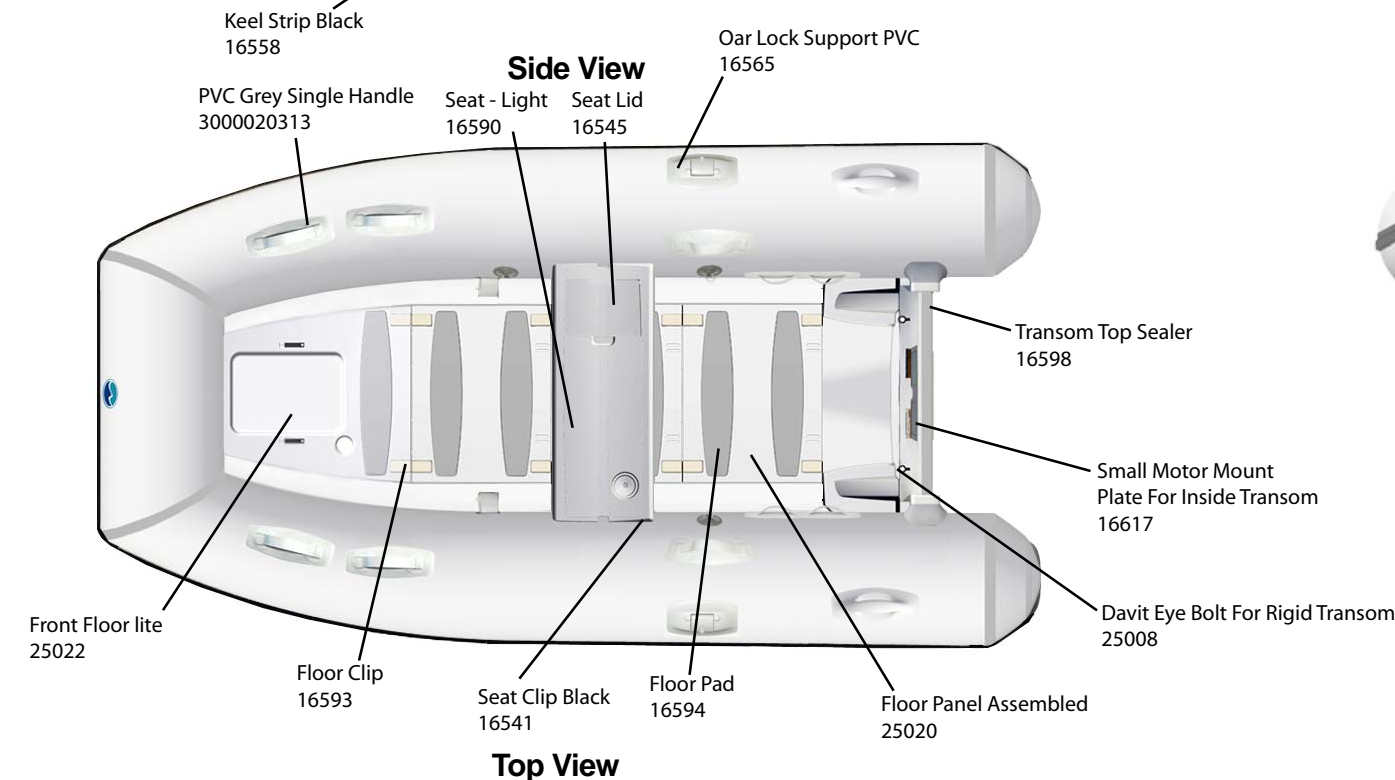

Genesis 310 Light

Genesis 310 light Hypalon - 5000060002

Genesis 310 light PVC - 5000050002

Components & Parts

NOT SHOWN:

- Repair Kit For PVC - 975005
- Repair Kit For Hypalon - 975008
- Tray For Deluxe Seat - 16589
- Metal Oars Pair - 99250
- Air Pump - 1000330006