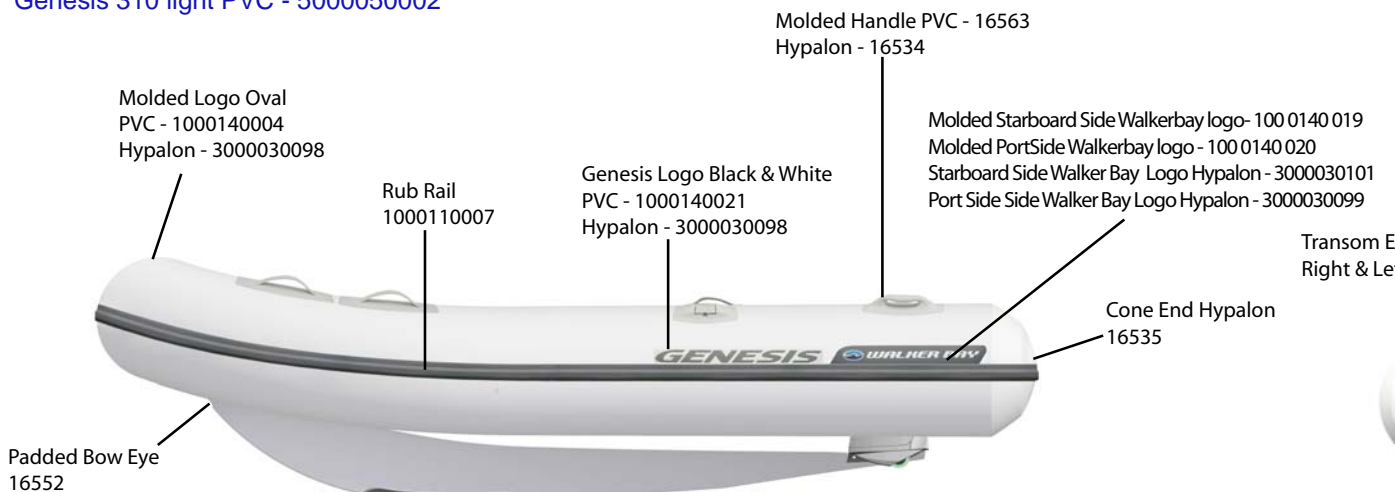

Genesis 310 Light

Genesis 310 light Hypalon - 5000060002

Genesis 310 light PVC - 5000050002

Components & Parts

NOT SHOWN:

- Repair Kit For PVC - 975005
- Repair Kit For Hypalon - 975008
- Tray For Deluxe Seat - 16589
- Metal Oars Pair - 99250
- Air Pump - 1000330006