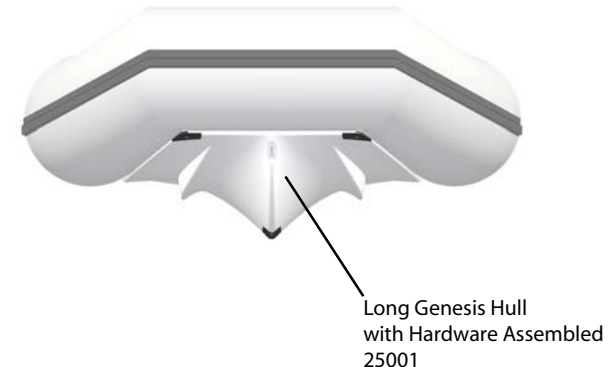

Genesis 310 Light

Genesis 310 light Hypalon - 5000060002

Genesis 310 light PVC - 5000050002

Components & Parts

NOT SHOWN:

- Repair Kit For PVC - 975005
- Repair Kit For Hypalon - 975008
- Tray For Deluxe Seat - 16589
- Metal Oars Pair - 99250
- Air Pump - 1000330006