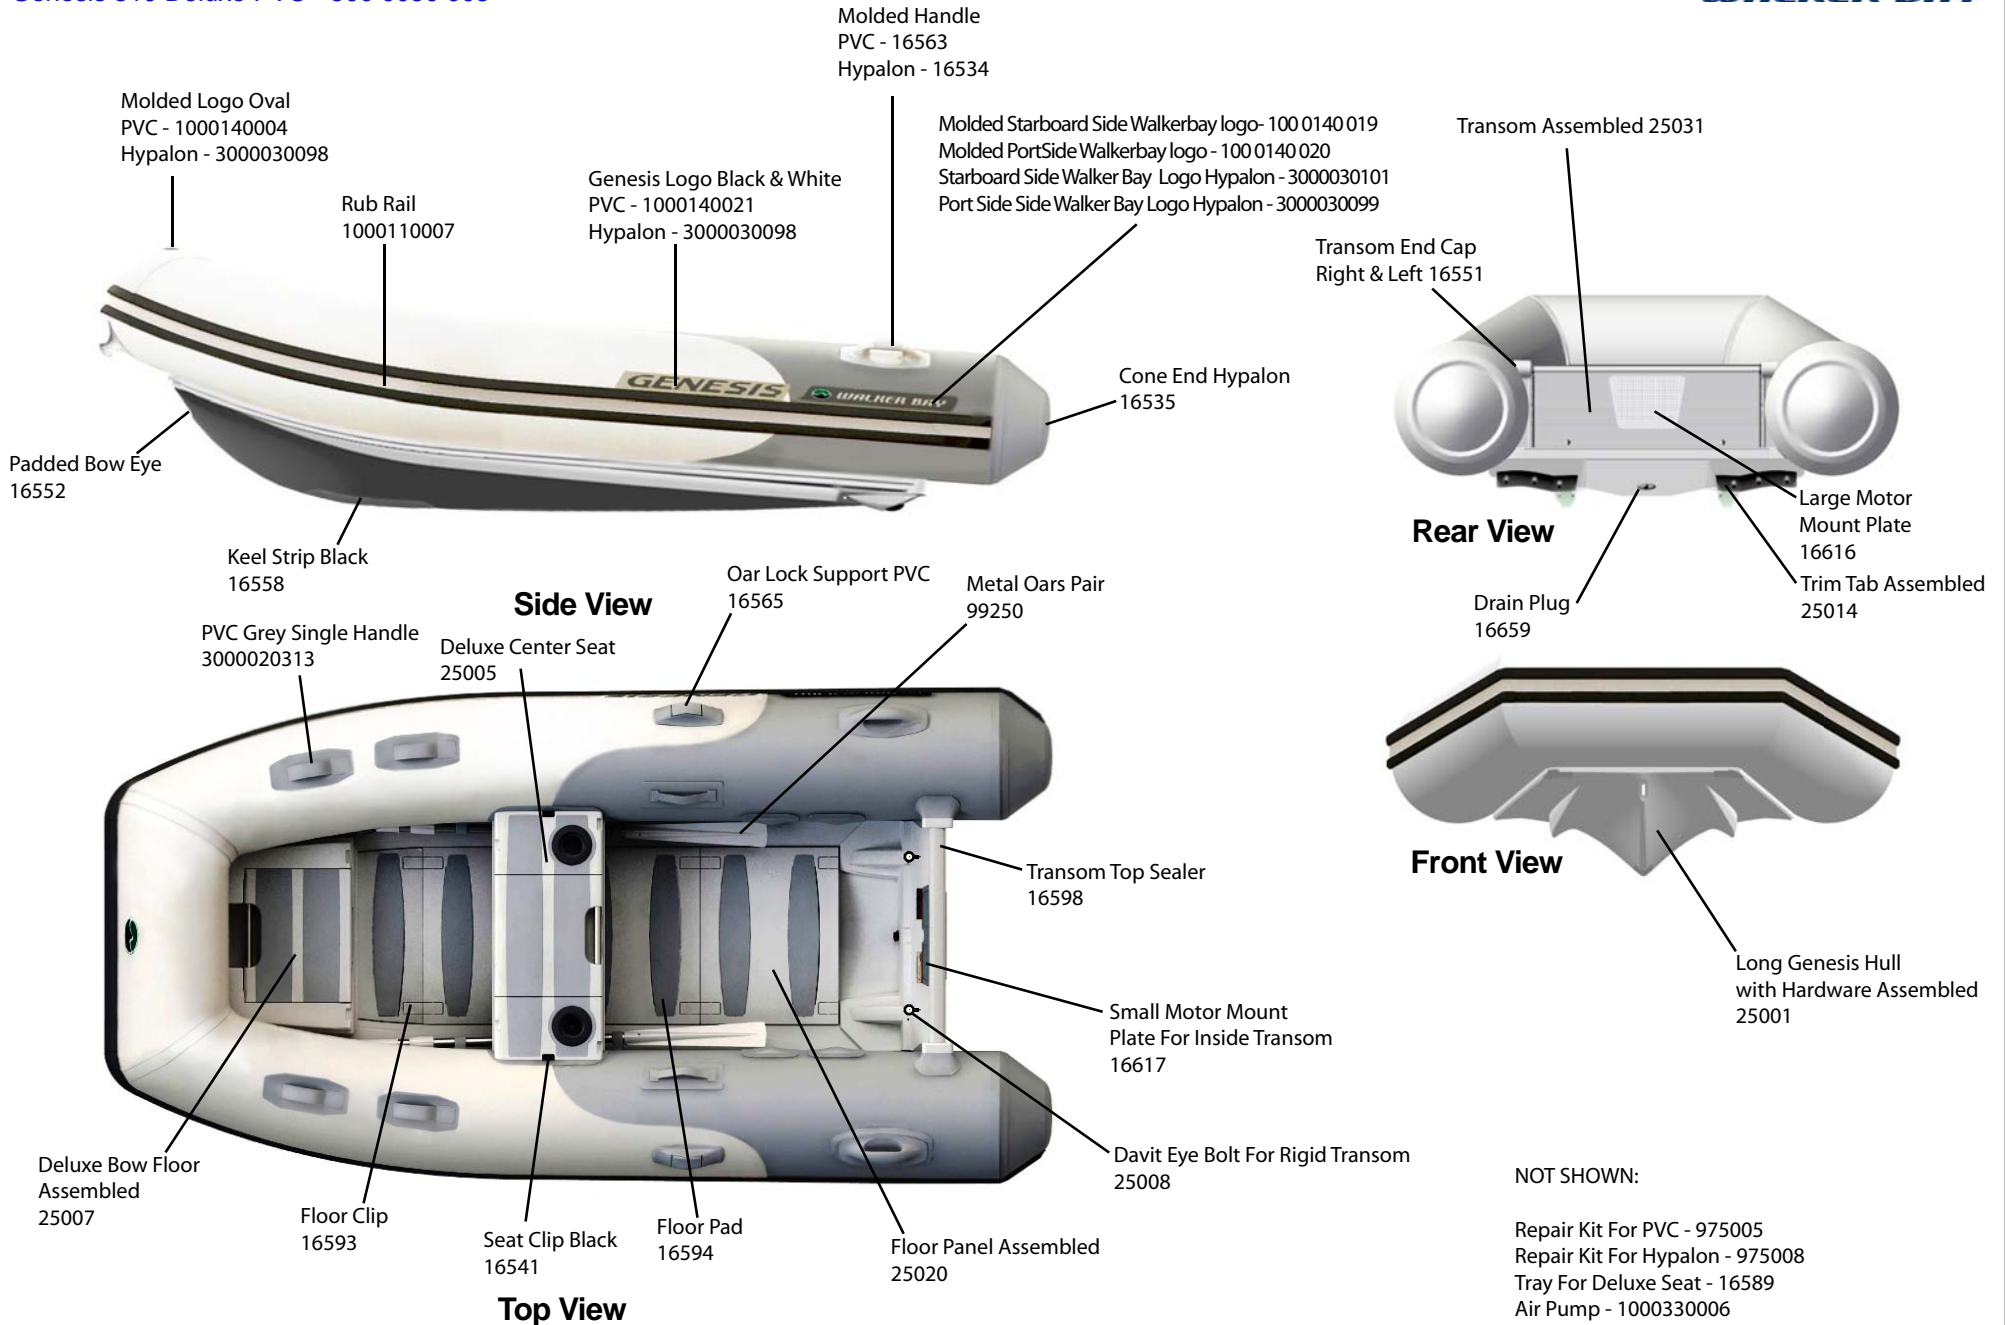

Genesis 310 Deluxe

Genesis 310 Deluxe Hypalon - 500 0060 003

Genesis 310 Deluxe PVC - 500 0050 003

Components & Parts

WALKER BAY

Specifications and components subject to change without notice.