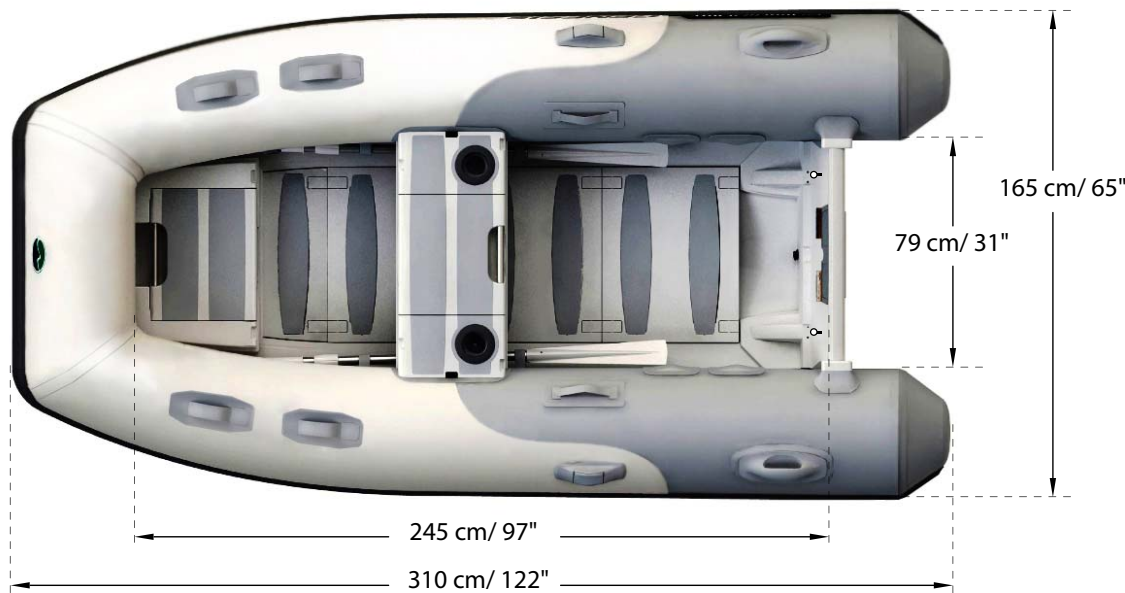

# Genesis 310 Deluxe

Genesis 310 Deluxe Hypalon - 500 0060 003  
 Genesis 310 Deluxe PVC - 500 0050 003

# Specifications & Capacities

**Side View**

**Rear View**

**Top View**

**Front View**

Specifications	
<b>DIMENSIONS</b>	
LENGTH	310 cm/122"
BEAM	165 cm/65"
DEPTH	55 cm/22"
<b>WEIGHTS</b>	
WEIGHT (BOAT ONLY)	61 Kg / 135 Lb
EST. WEIGHT (BOAT W. 15HP MOTOR)	111 Kg / 135 Lb
<b>MAXIMUM CAPACITIES</b>	
4 PERSONS OR 660 LBS.	
1364 LBS PERSON, MOTOR, GEAR.	
15 H.P. MAX MOTOR CAPAC.	